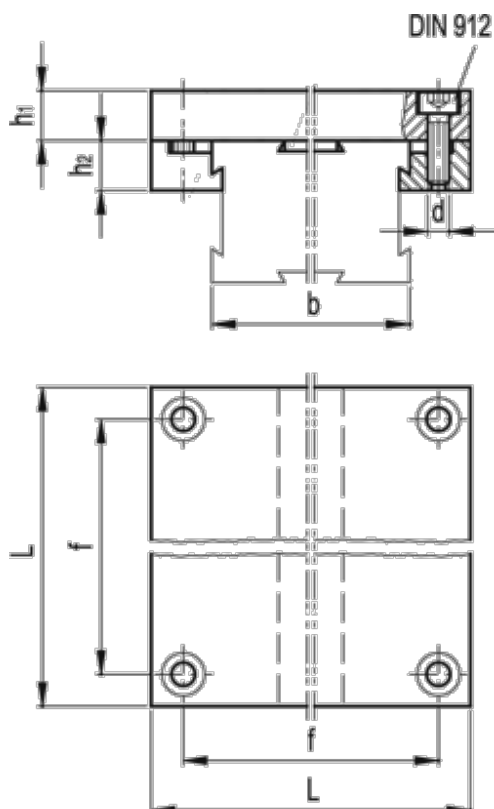

Article number: 20789091

Description: Mounting plates GN 900.4-120-145-A

Measures

$b = 120$
 $d = M5$
 $f = 131.8$
 $h_1 = 16$
 $h_2 = 13.8$
 $L = 145$